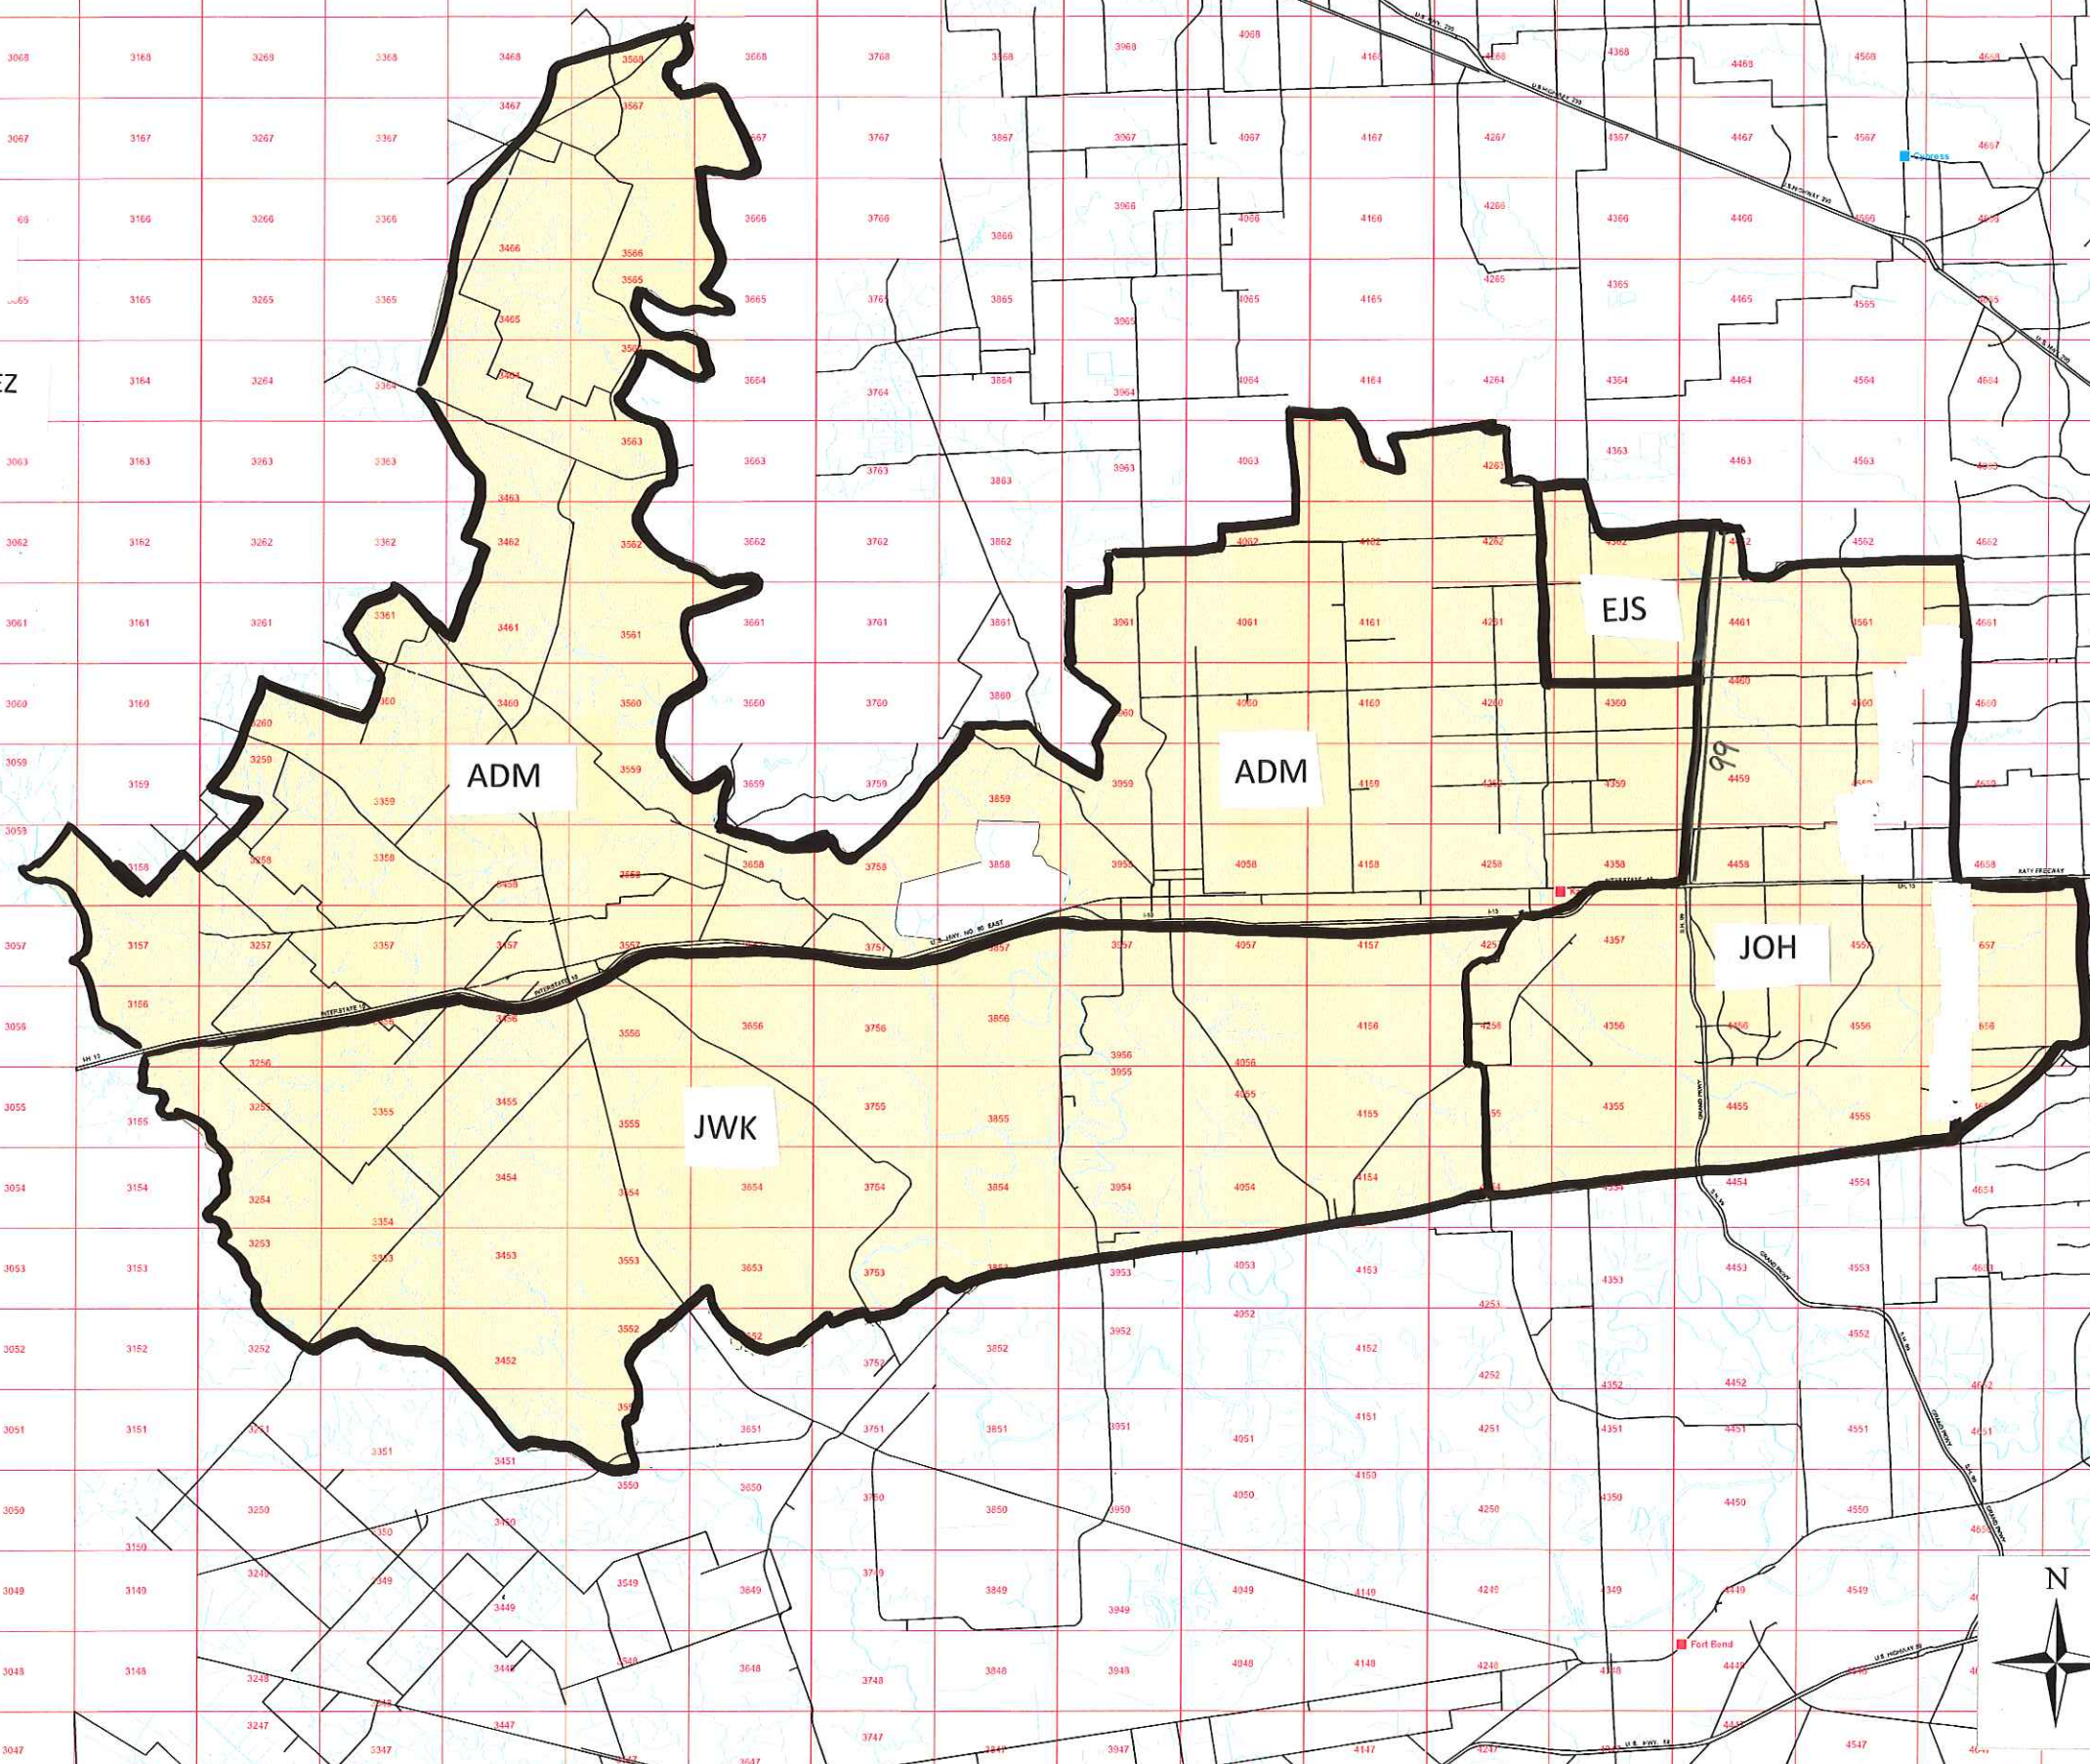

KATY SERVICE AREA

ED STIMACH
281.391.5117

ANTONIO MARTINEZ
281.391.5157

JOSEPH KUBECZKA
281.391.5156

JORDAN HOBBS
281.391.5138

Legend

- CenterPoint Energy Buildings
 - Combined Gas and Elec. Operations
 - Electric Operations
- Major Rivers
- Streets
- Lambert Grid
- Service Center Boundary

For Map Request or Information Contact
GIS Support Desk 713-207-8840

0 1.25 2.5 5 Miles

Date: 11/08/2007

21310 Map CenterPoint Service Area Building Location Area
Katy Blueprint Service Area.mxd